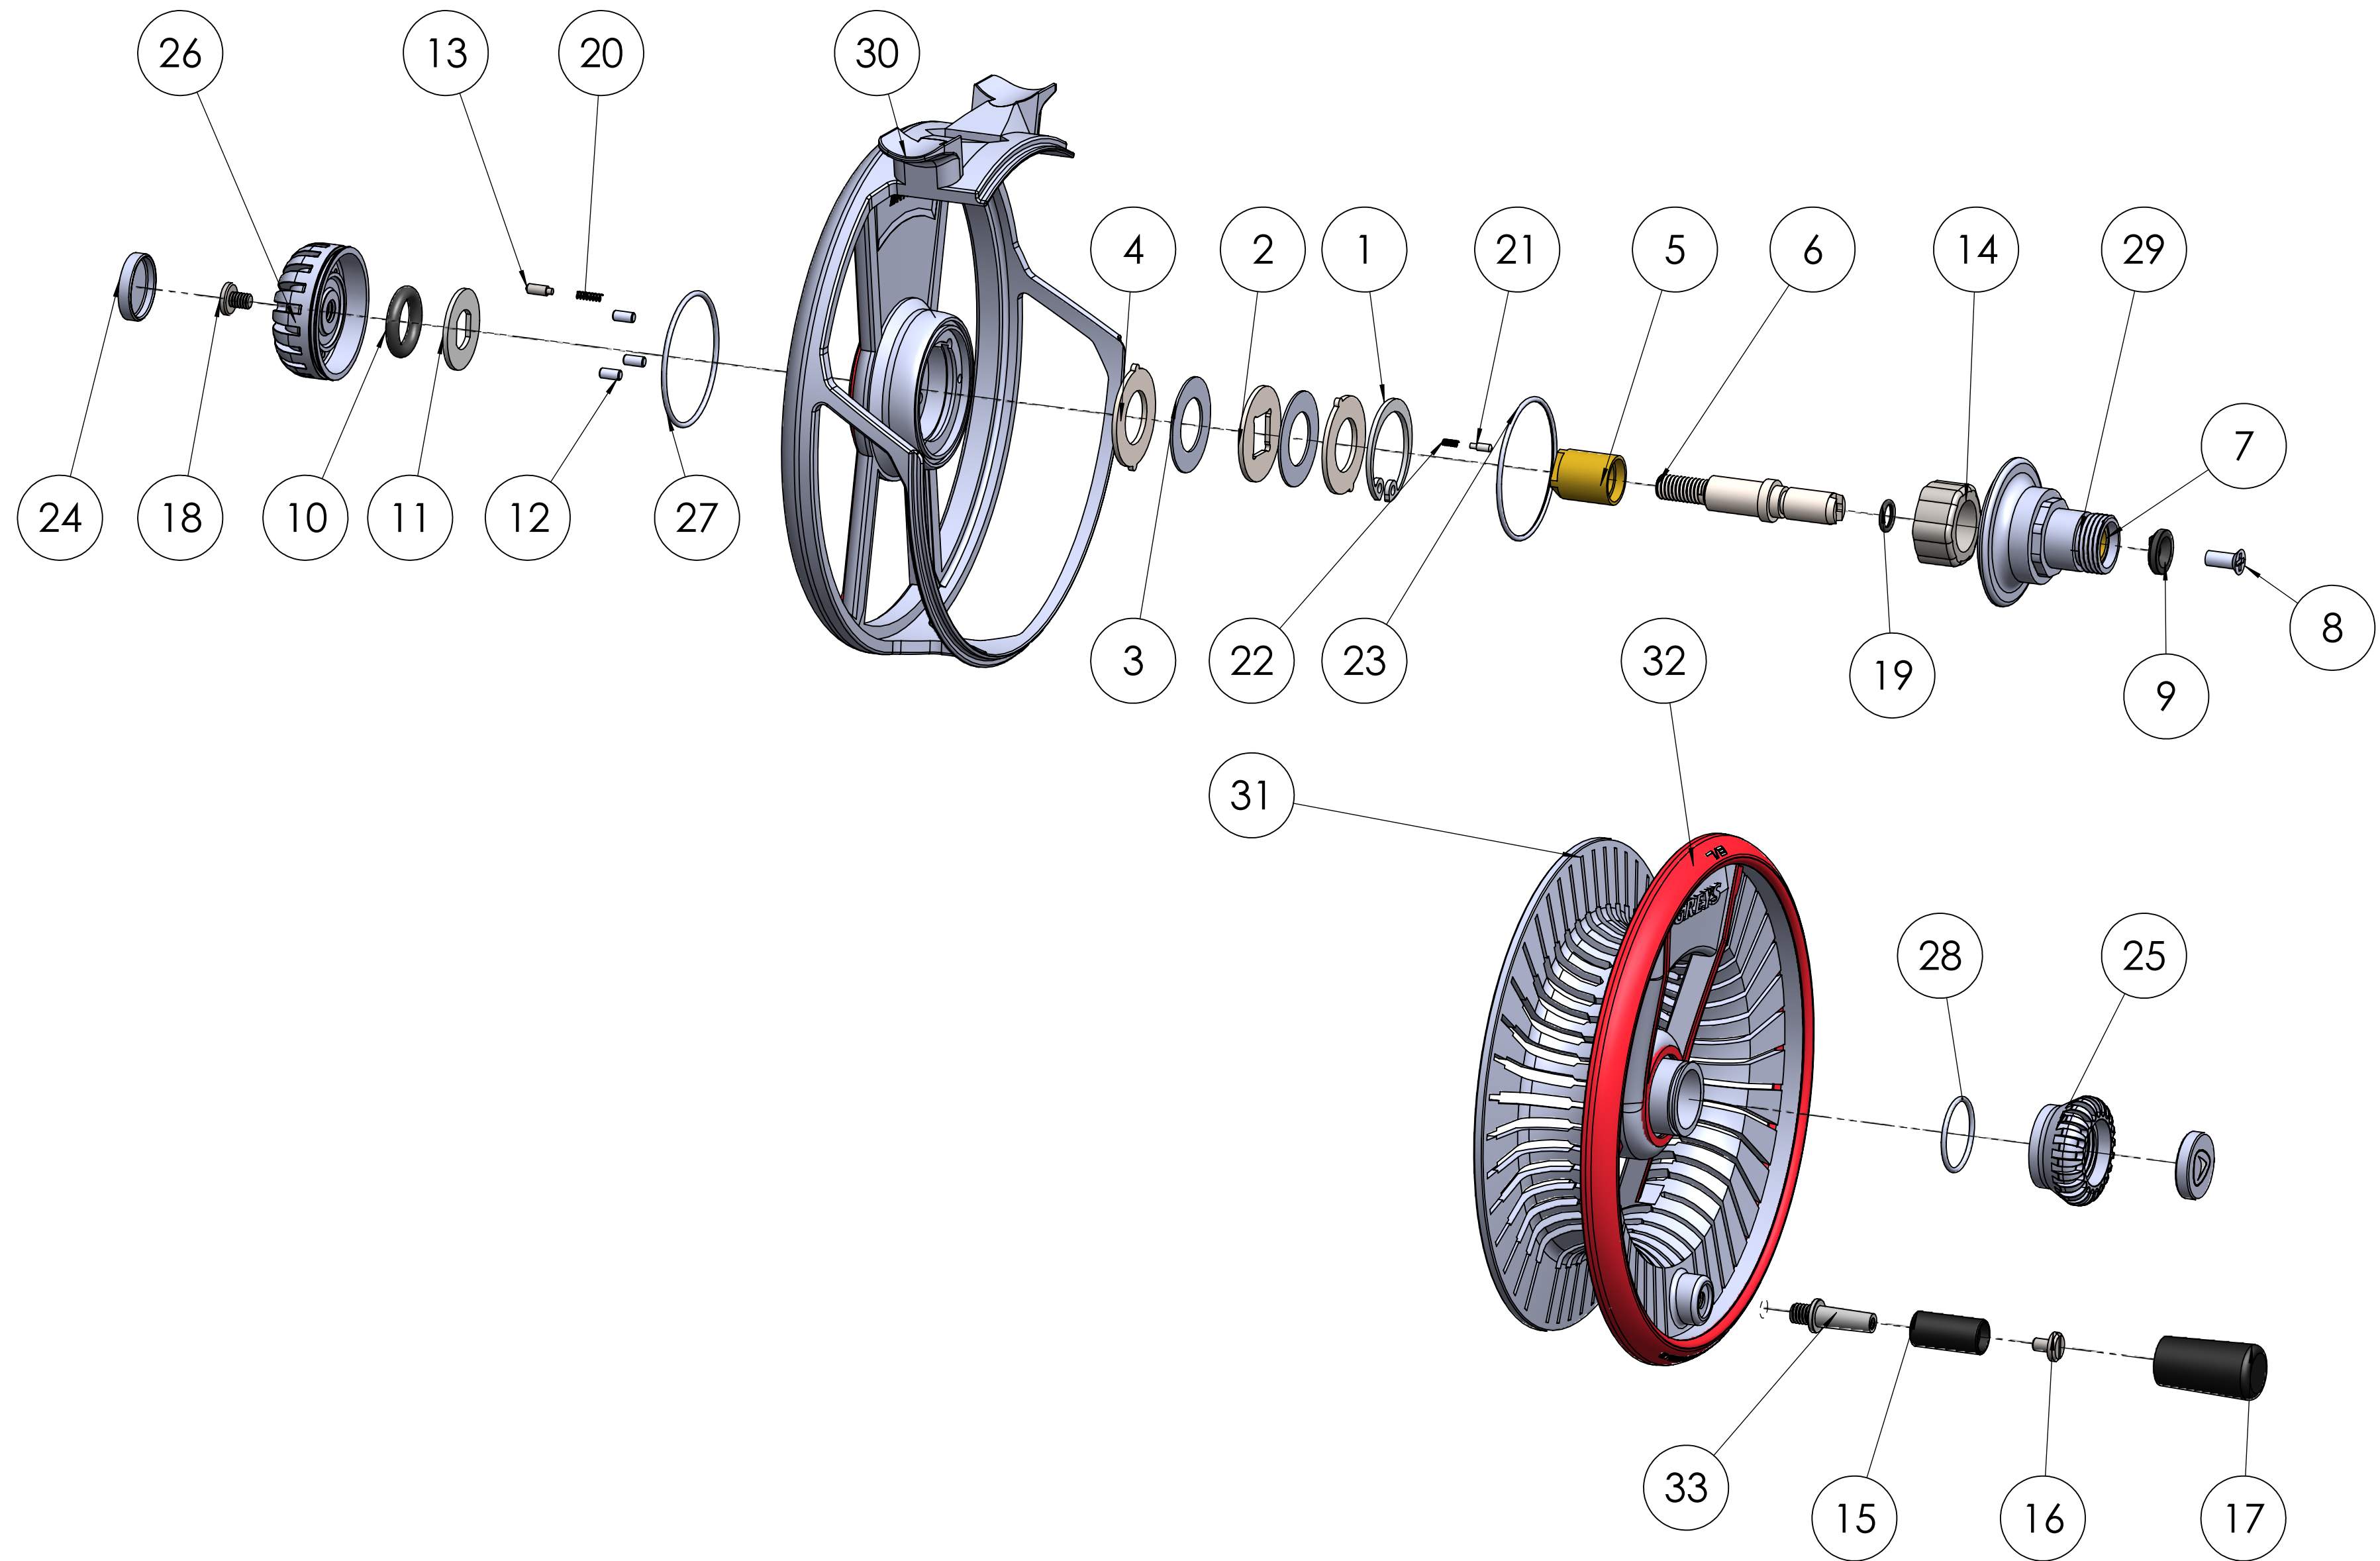

# Greys Tail Reel

Greys Tail Reel								
No.	Description	QTY	3/4 (1546683)	5/6 (1546684)	7/8 (1546685)	7/8 All water (1546691)	9/10 All water (1546692)	
1	C Type Ring	1	<b>1549519</b>					
2	Internal Keyed washer	N/A	<b>1549518 QTY 1</b>			<b>1549518 QTY 2</b>		
3	Drag washer	N/A	<b>1549517 QTY 2</b>			<b>1549517 QTY 4</b>		
4	External Keyed washer	N/A	<b>1549516 QTY 2</b>			<b>1549516 QTY 3</b>		
5	Drag Disc Bush	1	<b>1549525</b>			<b>1549512</b>		
6	Spindle	1	<b>1549511</b>			<b>1549514</b>		
7		1	Not applicable moulded into part 29					
8	Hub Retaining Screw	1	<b>1549528</b>					
9	Hub Retainer	1	<b>1549527</b>					
10	Tail Compression O Ring	1	<b>1549505</b>					
11	Push Plate	1	<b>1549508</b>					
12	Push Pin	3	<b>1549509</b>					
13	Regulator Knob Clicker	1	<b>1549506</b>					
14	Clutch Bearing	1	<b>1549526</b>					
15	Inner Handle Knob	1	<b>1549497</b>					
16	Handle Screw	1	<b>1549496</b>					
17	Handle	1	<b>1549500</b>		<b>1549501</b>			
18	Stop Screw	1	<b>1549510</b>					
19	Spindle O Ring	1	<b>1549515</b>					
20	Regulator Knob Clicker Spring	1	<b>1549507</b>					
21	Spindle Cover Clicker	1	<b>1549522</b>					
22	Spindle Cover Clicker Spring	1	<b>1549523</b>					
23	Spindle Cover O Ring	1	<b>1549524</b>					
24	Greys Badge	2	<b>1549494</b>					
25	Latch Nut	1	<b>1549503</b>					
26	Regulator Knob	1	<b>1549504</b>					
27	Regulator Knob O Ring	1	<b>1555861</b>					
28	Latch Nut O Ring	1	<b>1549502</b>					
29	Main Spindle Cover	1	<b>1549520</b>					
30	Frame	1						
31	Drum	1						
32	Drum Rim	1						
33	Handle Post	1	1560306					